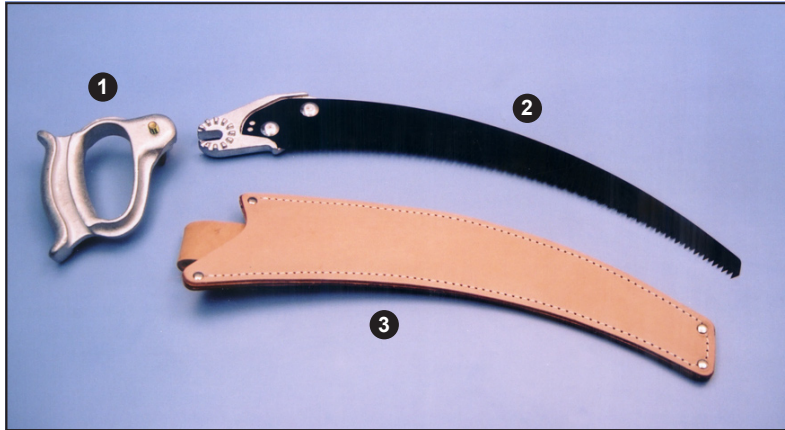

Adaptors

Tree Trimming

Description ①:

Universal Saw Handle. A lightweight aluminium handle for use with item ②
Not insulated.

Weight: 236g

Code: A10016

Description ②:

Universal Pruning Saw. A lightweight teflon coated 380mm length curved serrated blade for use with item ① or with operating sticks fitted with a universal head.

Weight: 232g

Code: A11000

Description ③:

Pruning Saw Scabbard. A protecting scabbard for use with item ②, made of saddle leather, securely stitched and rivet reinforced at corners.

Weight: 164g

Code: A30007