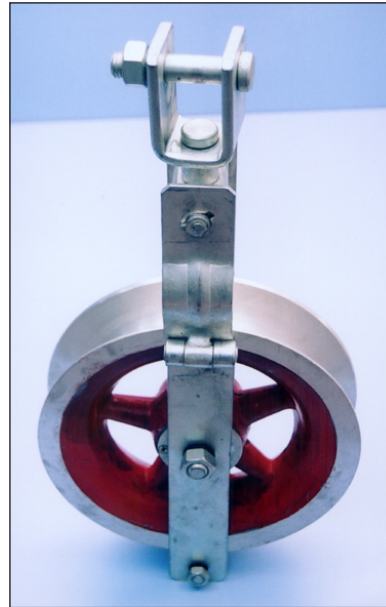

OH Line Stringing

Stringing Blocks - Single Sheave 120 - 400mm dia

Description:

Nylon or aluminium sheave mounted on roller bearings. Plated steel frame with hinged side gate. Swivel hook, round eye or clevis head fittings are available (nominate type). Suitable for AAAC or ACSR overhead line conductors and designed to allow compression sleeves, swivels, cable stockings and pulling-in rope to pass through the sheave. Safety factor 2.5:1

CODE	SHEAVE DIMENSIONS OD x WIDTH mm x mm	ACSR CONDUCTOR RANGE mm ²	RATED LOAD kN	WEIGHT kg	SHEAVE MATERIAL
	OH Line Stringing Stringing Blocks - Single Sheave 120-400mm dia				Aluminium
	Description: Nylon or aluminium sheave mounted on roller bearings. Plated steel frame with hinged side gate. Swivel hook, round eye or clevis head fittings are available (nominate type). Suitable for AAAC or ACSR overhead line conductors and designed to allow compression sleeves, swivels, cable stockings and pulling-in rope to pass through the sheave. Safety factor				
					Nylon