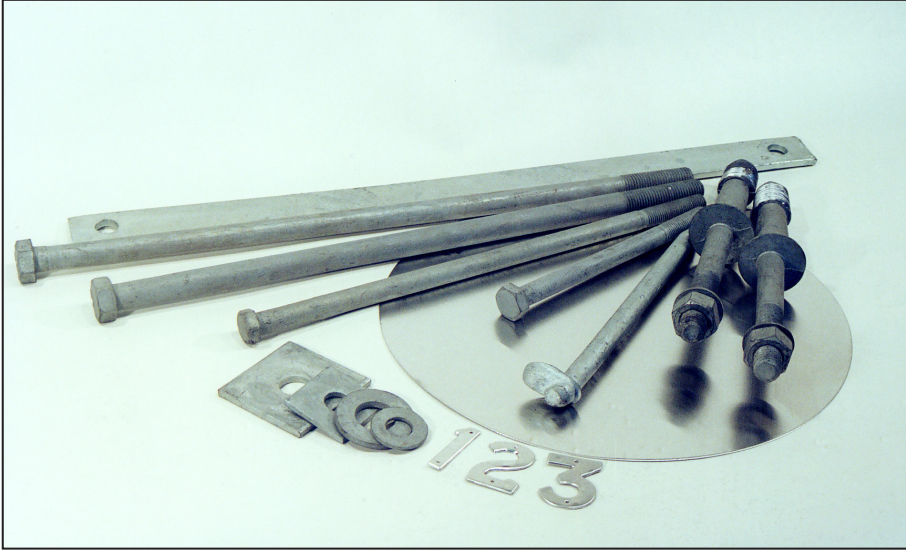

Pole Hardware

Description:

A complete range of pole hardware for construction and maintenance of all types of overhead power lines and service lines.