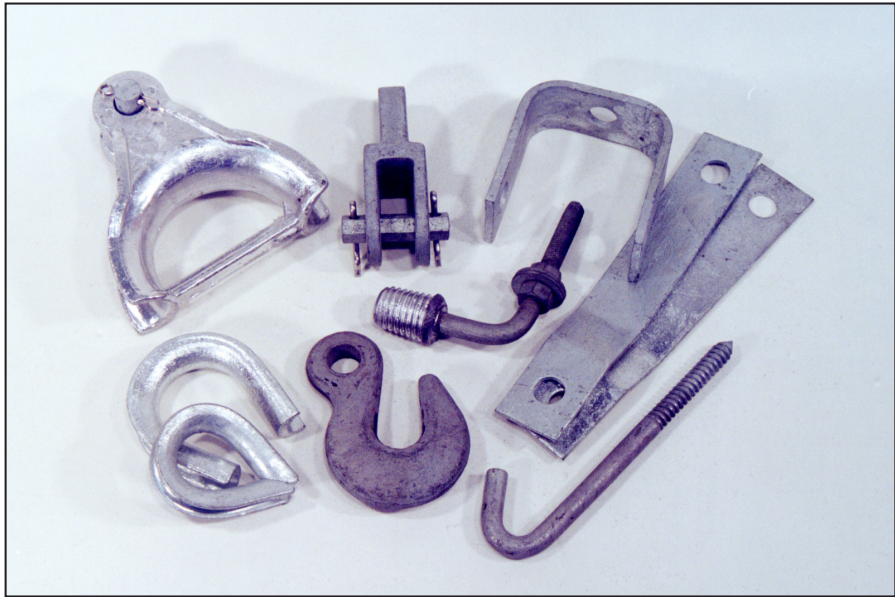

## Line Hardware

**Description:**

A complete range of line hardware for construction and maintenance of all types of overhead power lines and service lines.

For:

- bare conductor
- covered conductor
- aerial bundled cable