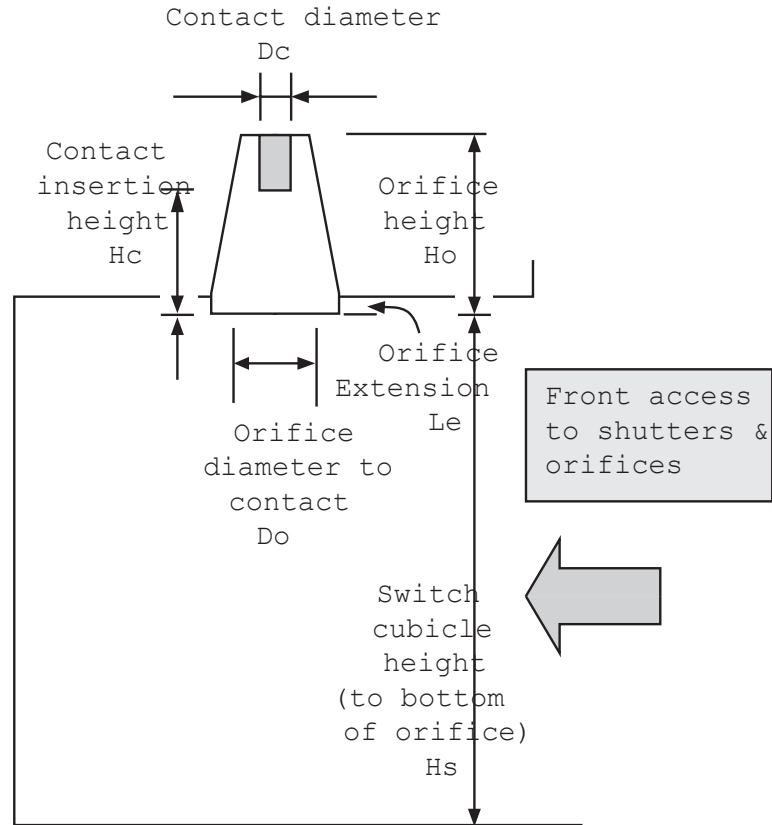

T-Mac® Switchgear Portable Earths

Parameter	Dimension		Value
Switchgear Type			
Model/Identification			
Rated Voltage		kV	
Rated current		A	
Switch cubicle height	H_s	mm	
Orifice diameter (minimum)	D_o	mm	
Orifice height (max insertion)	H_o	mm	
Orifice extension (if any)	L_e	mm	
Contact diameter	D_c	mm	
Contact insetion height (to bottom of contact)	H_c	mm	