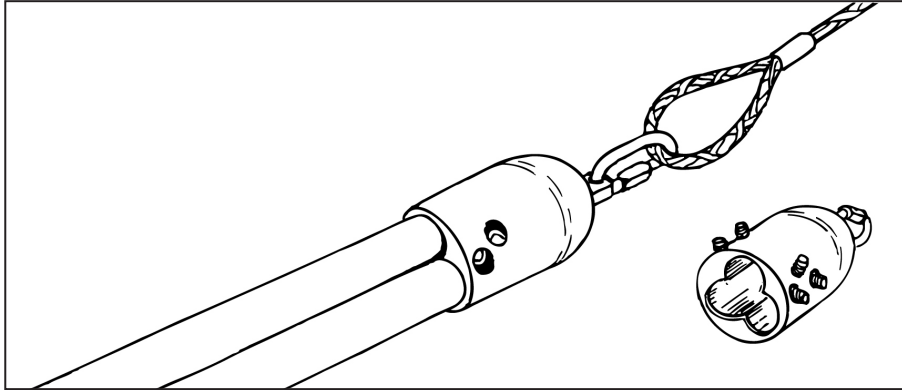

## Cable Pulling Heads

### Triplex (3 x 1 core) UG Cable Pulling Head

---

#### Description:

Aluminium pulling heads with swivelling pulling eye and quick links. Pointed head grub screws penetrate each conductor for positive grip. Outer sheath removal is unnecessary. Supplied in sets.